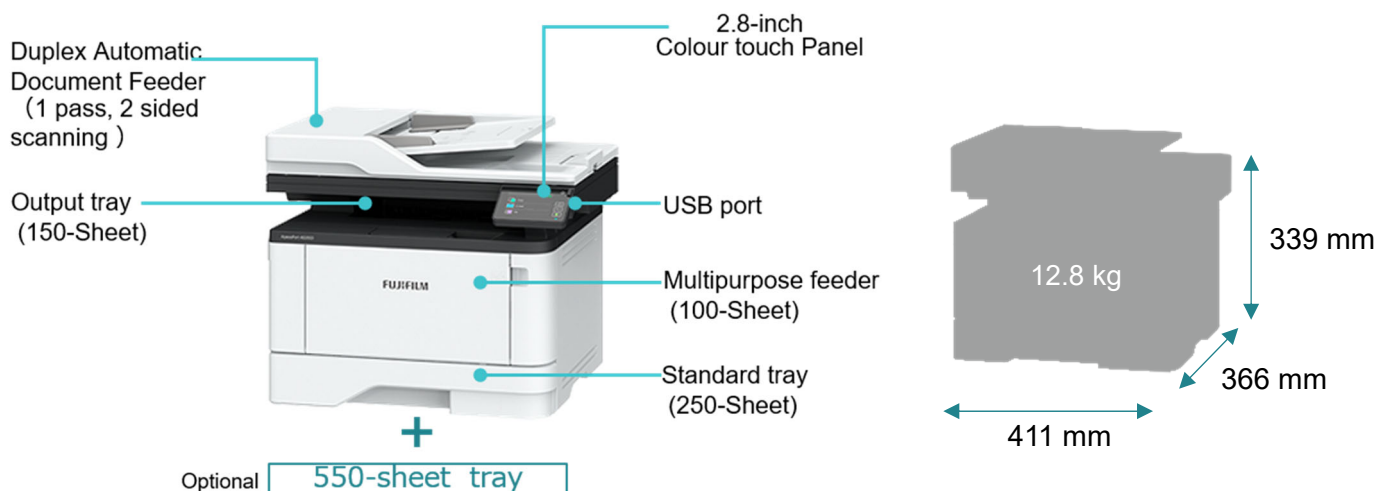

* : PDF/TIFF/JPEG

Ecology

- Standard two-sided printing saves paper
- Supports ECO mode for easy presetting of features that save paper and toner

Specifications

Printing	
Display	2.8-inch (7.2 cm) LCD touch panel
Print Speed: Up to	Black: 40 ppm (A4)
Time to First Page: As fast as	Black: 5.9 seconds
Print Resolution	Black: 2400 IQ (2400 x 600 dpi), 600 x 600 dpi
Memory	512 MB
Hard Disk	Not Available
Copying	
Copy Speed: Up to	Black: 39 ppm (A4)
Time to First Copy: As fast as	Black: 6.1 seconds
Scanning	
Scanner Type / ADF Scan	Flatbed scanner with ADF / DADF (single pass Duplex)
A4/Ltr Duplex Scan Speed: Up to	Mono: 92 / 96 ppm / Colour: 40 / 42 ppm
A4/Ltr Simplex Scan Speed: Up to	Mono: 46 / 48 ppm / Colour: 20 / 21 ppm
ADF Paper Input Capacity: Up to	50 pages 75 gsm
Faxing	
Modem Speed	1 ITU T.30, V.34 Half-Duplex, 33.6 Kbps
Supplies	
Toner Cartridge Yields (up to)	6,000 -page Black High Yield Cartridge / 20,000 -page Black Extra High Yield Cartridge
Imaging Unit Estimated Yield: Up to	40,000 pages, based on 3 average letter/A4-size pages per print job and ~ 5% coverage
Cartridge(s) Shipping with Product	3,000 -page Toner Cartridge
Paper Handling	
Included Paper Handling	100-Sheet Multipurpose Feeder, Integrated Duplex, 150-Sheet Output Bin, 250-Sheet Input
Optional Paper Handling	550-Sheet Tray
Paper Input Capacity: Up to	Standard: 350 pages 75 gsm / Maximum: 900 pages 75 gsm
Paper Output Capacity: Up to	150 pages 75 gsm
Media Types Supported	Paper Labels, Card Stock, Plain Paper, Envelopes
Media Sizes Supported	A6, Oficio, 7 3/4 Envelope, 9 Envelope, JIS-B5, A4, Legal, A5, Letter, Statement, Executive, Universal, DL Envelope, Folio, 10 Envelope
General Information	
Standard Ports	Ethernet 10/100 Base TX (RJ-45), USB Compatible with USB 2.0 Specification (Type B), 802.11 b/g/n Wireless
Noise Level: Operating	53 dBA (Print) / 59 dBA (Copy) / 58 dBA (Scan)
Specified Operating Environment ^{*1}	Humidity: 8 to 80% ^{*2} Relative Humidity, Temperature: 10 to 32°C ^{*3} (excluding faults caused by condensation)
Size (mm - H x W x D) / Weight (kg)	339 x 411 x 366 mm / 12.8 kg