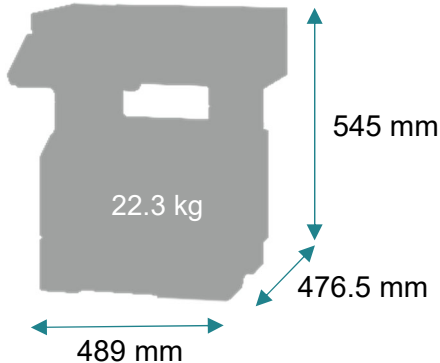

# Specifications

Printing	
Display	7-inch (17.8 cm) Colour touch screen
Print Speed: Up to	Black: 47 ppm (A4)
Time to First Page: As fast as	Black: 6 seconds
Print Resolution	Black: 1200 Image Quality, 1200 x 1200 dpi, 2400 Image Quality, 600 x 600 dpi
Memory	2048 MB
Hard Disk	Option available
Copying	
Copy Speed: Up to	Black: 47 ppm (A4)
Time to First Copy: As fast as	Black: 6.1 seconds
Scanning	
Scanner Type / ADF Scan	Flatbed scanner with ADF / DADF (single pass Duplex)
A4/Ltr Duplex Scan Speed: Up to	Black: 94 / 100 ppm / Colour: 60 / 64 ppm
A4/Ltr Simplex Scan Speed: Up to	Black: 47 / 50 ppm / Colour: 30 / 32 ppm
ADF Paper Input Capacity: Up to	100 pages 75 gsm
Faxing	
Modem Speed	ITU T.30, V.34 Half-Duplex, 33.6 Kbps
Supplies	
Toner Cartridge Yields (up to)	25,000-page Ultra High Yield Cartridge
Imaging Unit Estimated Yield: Up to	60000 pages, based on 3 average letter/A4-size pages per print job and ~ 5% coverage
Cartridge(s) Shipping with Product	6,000-page Toner Cartridge
Paper Handling	
Included Paper Handling	550-Sheet Input, 100-Sheet Multipurpose Feeder, Integrated Duplex, 250-Sheet Output Bin
Optional Paper Handling	250-Sheet Tray, 550-Sheet Tray, 550-Sheet Lockable Tray
Paper Input Capacity: Up to	Standard: 650 pages 75 gsm / Maximum: 2300 pages 75 gsm
Paper Output Capacity: Up to	250 pages 75 gsm
Media Types Supported	Card Stock, Envelopes, Paper Labels, Plain Paper, Transparencies
Media Sizes Supported	A6, Oficio, 7 3/4 Envelope, 9 Envelope, JIS-B5, A4, Legal, A5, Letter, Statement, Executive, Universal, DL Envelope, Folio, 10 Envelope
General Information	
Standard Ports	One Internal Card Slot, Rear USB 2.0 Specification Hi-Speed Certified (Type B), Gigabit Ethernet (10/100/1000), Front USB 2.0 Specification Hi-Speed Certified port (Type A), Rear USB 2.0 Specification Hi-Speed Certified Port (Type A)
Wi-Fi	Option available (802.11 a/b/g/n/ac Wireless)
Noise Level: Operating	Print: 55 dBA / Copy: 56 dBA / Scan: 55 dBA
Specified Operating Environment*1	Humidity: 8 to 80%*2 Relative Humidity, Temperature: 10 to 32°C*3 (excluding faults caused by condensation)
Size (mm - H x W x D) / Weight (kg)	545 x 489 x 476.5 mm / 22.3 kg