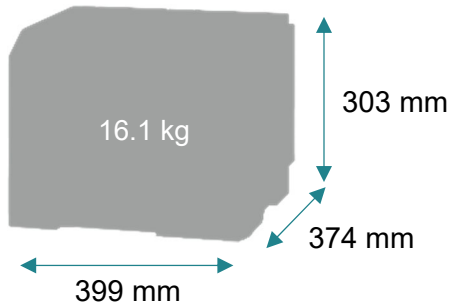

## Ecology

- Standard two-sided printing saves paper
- Supports ECO mode for easy presetting of features that save paper and toner

- Optional 250-sheet tray\*  
 Optional 550-sheet tray\*  
 Optional 550-sheet Lockable tray\*

## Specifications

Printing	
Display	4.3-inch (10.9 cm) Colour touch screen
Print Speed: Up to	Black: 47 ppm (A4)
Time to First Page: As fast as	Black: 6 seconds
Print Resolution	Black: 1200 Image Quality, 1200 x 1200 dpi, 2400 Image Quality, 600 x 600 dpi
Memory	1024 MB
Hard Disk	Option available
Supplies	
Toner Cartridge Yields (up to)	25,000-page Ultra High Yield Cartridge
Imaging Unit Estimated Yield: Up to	60000 pages, based on 3 average letter/A4-size pages per print job and ~ 5% coverage
Cartridge(s) Shipping with Product	6,000-page Toner Cartridge
Paper Handling	
Included Paper Handling	550-Sheet Input, 100-Sheet Multipurpose Feeder, Integrated Duplex, 250-Sheet Output Bin
Optional Paper Handling	250-Sheet Tray, 550-Sheet Tray, 550-Sheet Lockable Tray
Paper Input Capacity: Up to	Standard: 650 pages 75 gsm / Maximum: 2300 pages 75 gsm
Paper Output Capacity: Up to	250 pages 75 gsm
Media Types Supported	Card Stock, Envelopes, Paper Labels, Plain Paper, Transparencies
Media Sizes Supported	A6, Oficio, 7 3/4 Envelope, 9 Envelope, JIS-B5, A4, Legal, A5, Letter, Statement, Executive, Universal, DL Envelope, Folio, 10 Envelope
General Information	
Standard Ports	One Internal Card Slot, Rear USB 2.0 Specification Hi-Speed Certified (Type B), Gigabit Ethernet (10/100/1000), Front USB 2.0 Specification Hi-Speed Certified port (Type A), Rear USB 2.0 Specification Hi-Speed Certified Port (Type A)
Wi-Fi	Option available (802.11 a/b/g/n/ac Wireless)
Noise Level: Operating	Print: 56 dBA
Specified Operating Environment* <sup>1</sup>	Humidity: 8 to 80% <sup>2</sup> Relative Humidity, Temperature: 10 to 32°C <sup>3</sup> (excluding faults caused by condensation)
Size (mm - H x W x D) / Weight (kg)	303 x 399 x 374 mm / 16.1 kg