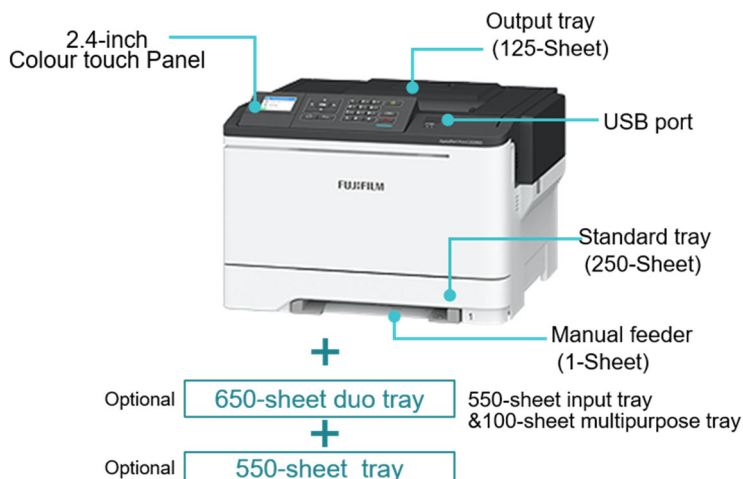

Ecology

- Standard two-sided printing saves paper
- Supports ECO mode for easy presetting of features that save paper and toner