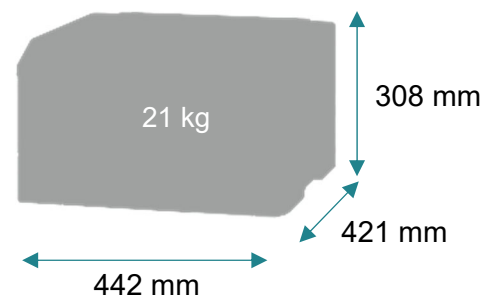

## Specifications

Printing	
Display	2.4-inch (6 cm) Colour LCD display
Print Speed: Up to	Black: 33 ppm (A4) / Colour: 33 ppm (A4)
Time to First Page: As fast as	Black: 7.5 seconds / Colour: 7.5 seconds
Print Resolution	Black: 1200 x 1200 dpi, 4800 Colour Quality (2400 x 600 dpi) / Colour: 1200 x 1200 dpi, 4800 Colour Quality (2400 x 600 dpi)
Memory	1024 MB
Hard Disk	Not Available
Supplies	
Toner Cartridge Yields (up to)	7,000-page Colour (CMY) Ultra High Yield Cartridges, 10,500-page Black Ultra High Yield Cartridge
Imaging kit Estimated Yield: Up to	125,000 pages, based on 3 average letter/A4-size pages per print job and ~ 5% coverage
Cartridge(s) Shipping with Product	2,000-page Colour (CMY) Toner Cartridges, 3,000-page Black Toner Cartridge
Paper Handling	
Included Paper Handling	250-Sheet Input, 125-Sheet Output Bin, Integrated Duplex, Single-Sheet Manual Feed
Optional Paper Handling	550-Sheet Tray, 650-Sheet Duo Tray
Paper Input Capacity: Up to	Standard: 250+1 pages 75 gsm / Maximum: 1450+1 pages 75 gsm
Paper Output Capacity: Up to	125 pages 75 gsm
Media Types Supported	Card Stock, Envelopes, Paper Labels, Plain Paper, Vinyl Labels
Media Sizes Supported	A6, Oficio, 7 3/4 Envelope, 9 Envelope, JIS-B5, A4, Legal, A5, Hagaki Card, Letter, B5 Envelope, Statement, C5 Envelope, Executive, Universal, DL Envelope, Folio, 10 Envelope
General Information	
Standard Ports	USB 2.0 Specification Hi-Speed Certified (Type B), Gigabit Ethernet (10/100/1000), Front USB 2.0 Specification Hi-Speed Certified port (Type A)
Wi-Fi	Option Available (802.11 a/b/g/n/ac Wireless)
Noise Level: Operating	Print: 50 dBA
Specified Operating Environment* <sup>1</sup>	Humidity: 8 to 80%* <sup>2</sup> Relative Humidity, Temperature: 10 to 32°C* <sup>3</sup> (excluding faults caused by condensation)
Size (mm - H x W x D) / Weight (kg)	308 x 442 x 421 mm / 21 kg